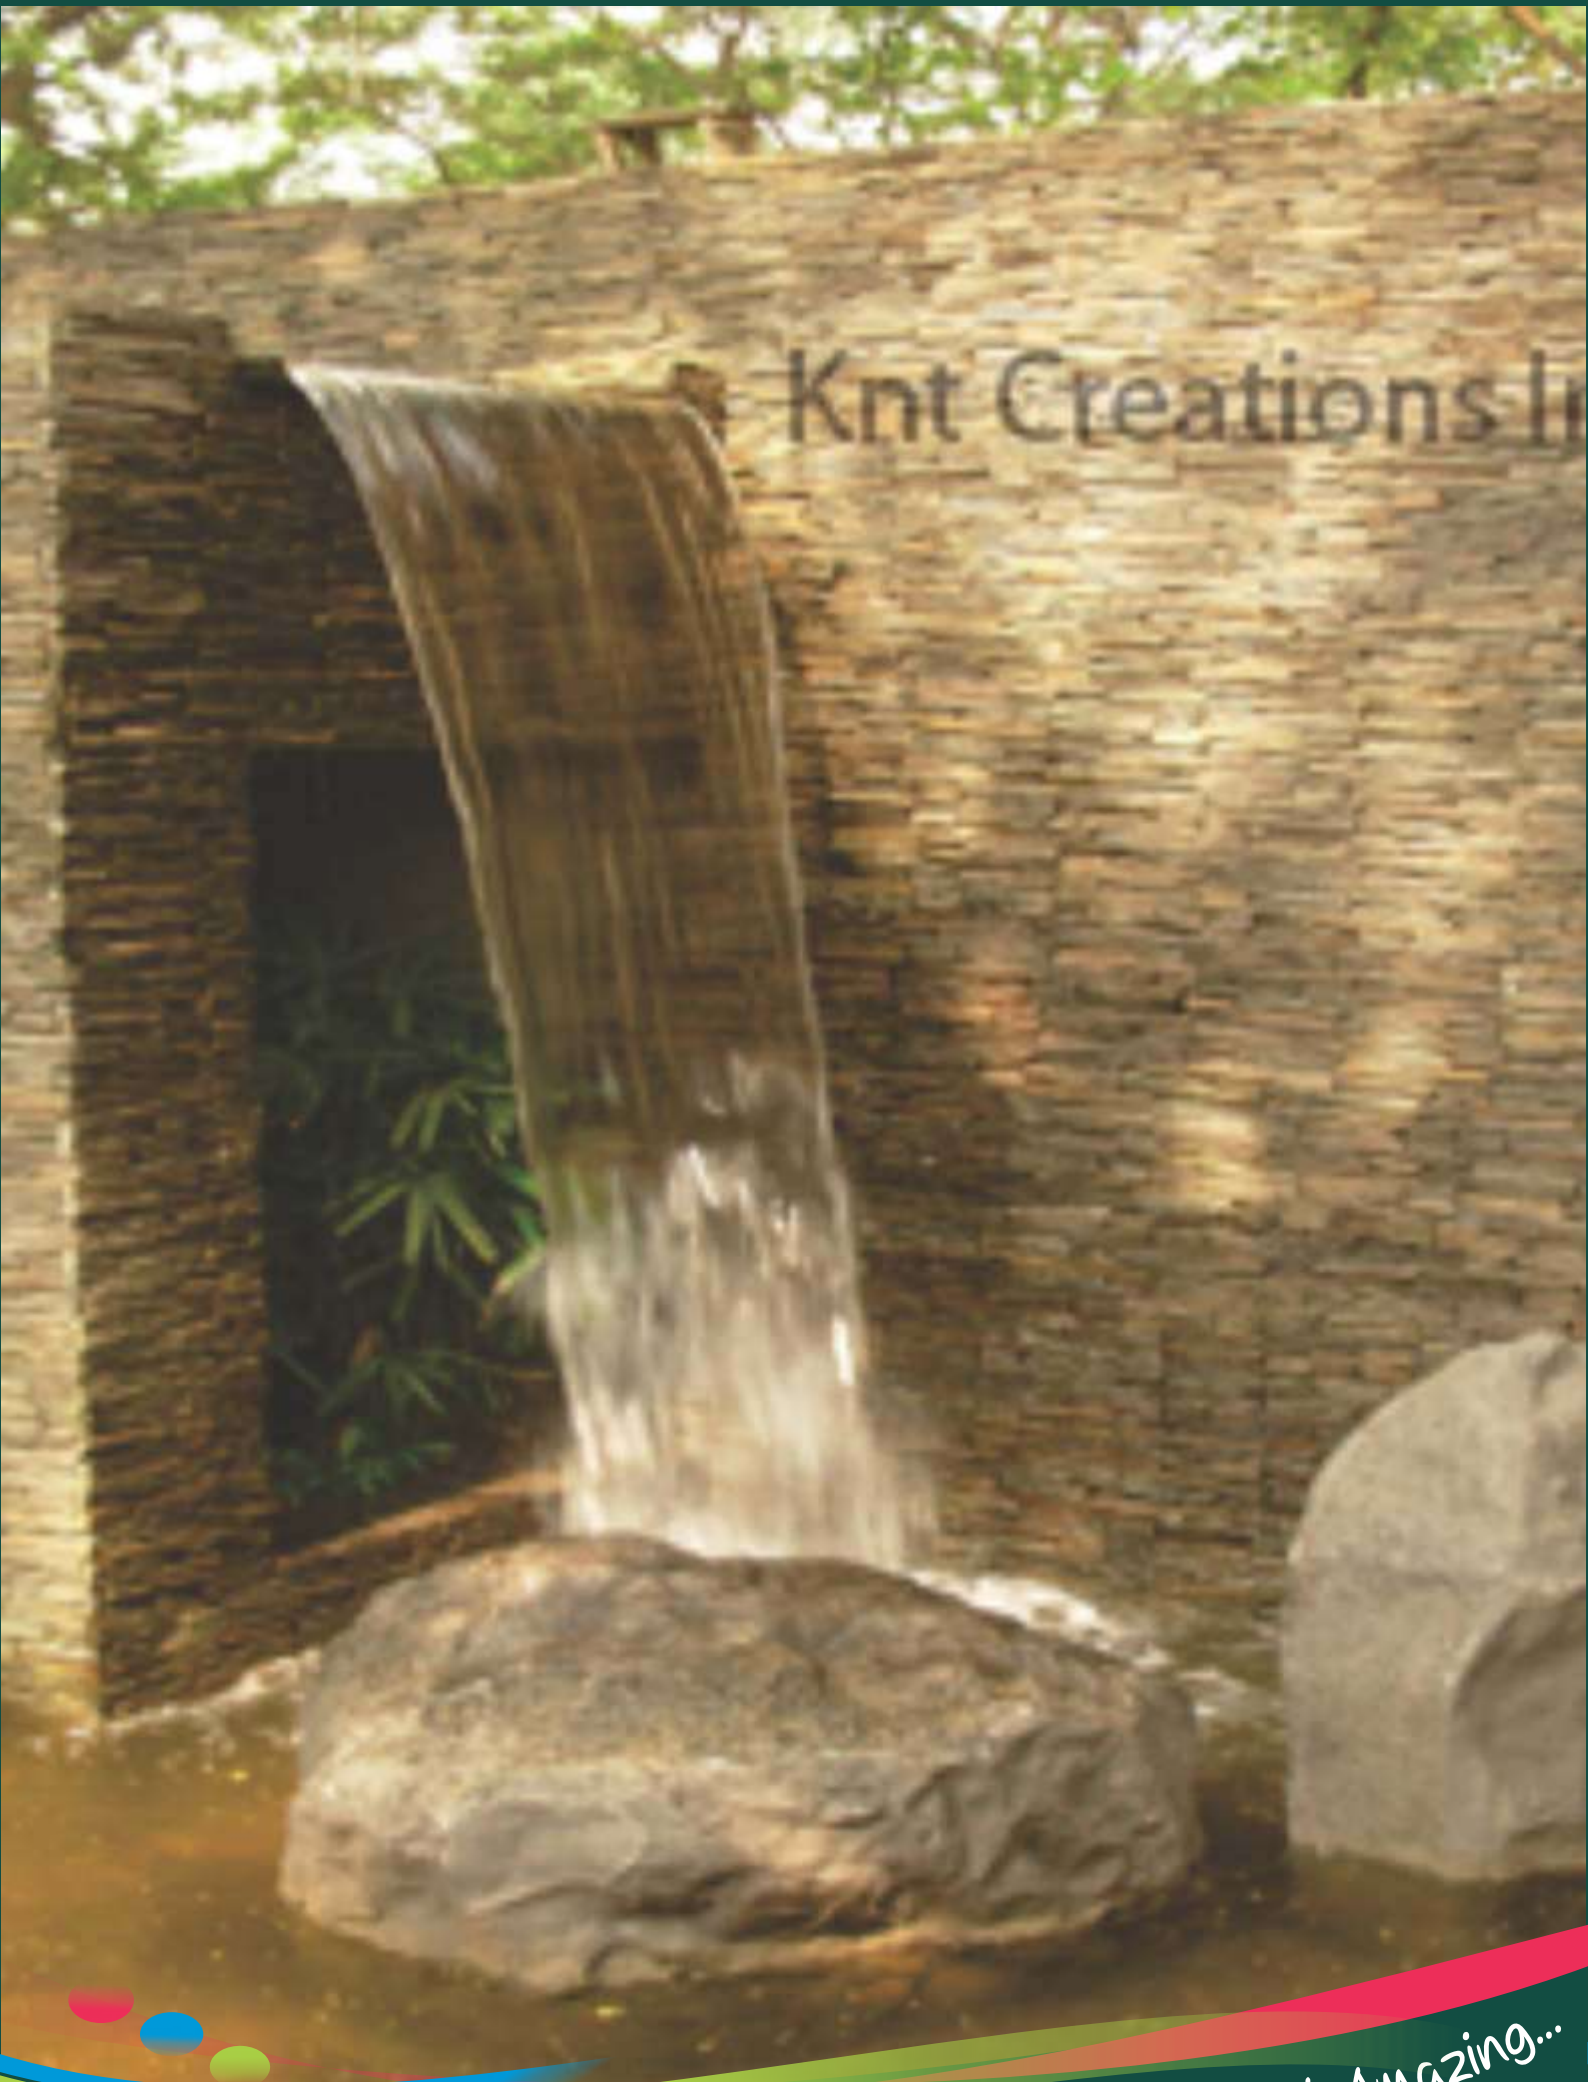

Knt Creations

Think Amazing...